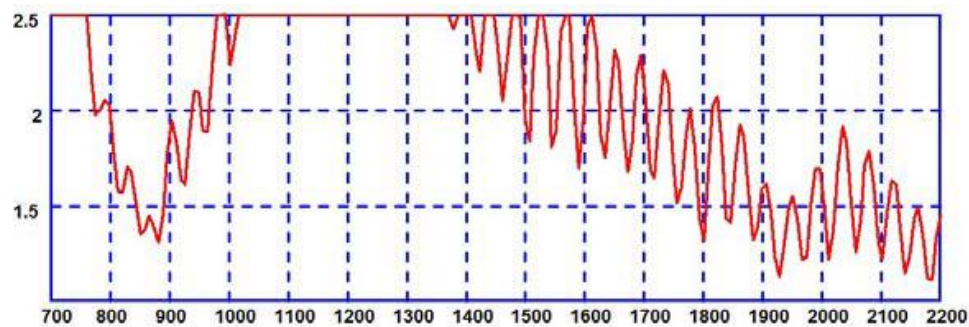

Electrical Data

Typical H-Plane (900MHz)

Typical H-Plane (1800MHz)

Typical H-Plane (2000 MHz)

* All measurement use a groundplane and 350x350mm gp w/2m of RG174 cable

Typical VSWR

* All measurements use a groundplane and 350x350mm with 2m of RG174 cable

Part No.		MAR-C3G-2F	MAR-C3G-2SP
Electrical Data			
Frequency Range (MHz)	805-880, 890-960, 1710-1880, 1850-1990, 1900-2170		
Operational Band	AMPS 850, GSM900, GSM1800, PCS1900 & 3G UMTS		
Peak Gain: Isotropic	2dBi		
Compared to ¼ wave	0dB		
Polarisation	Vertical		
Pattern	Omni-directional		
Impedance	50Ω		
Max Input Power (W)	20		
Mechanical Data			
Dimensions (mm)	Total Height	65 (2.5")	
	Base Height	15 (0.5")	
	Base Diameter	34 (1.3")	
Operating Temp (°C)	-30°/+70°C (-22°/158°F)		
Material	High Performance PA6/66 + TPE		
Colour	Black		
Mounting Data			
Fixing	Magnetic mount		
Cable Data			
Type	RG174		RG174
Diameter (mm)	2.8 (0.1")		2.8 (0.1")
Length (m)	2.3 (7'6")		2.3 (7'6")
Termination	FME socket*		SMA Plug*