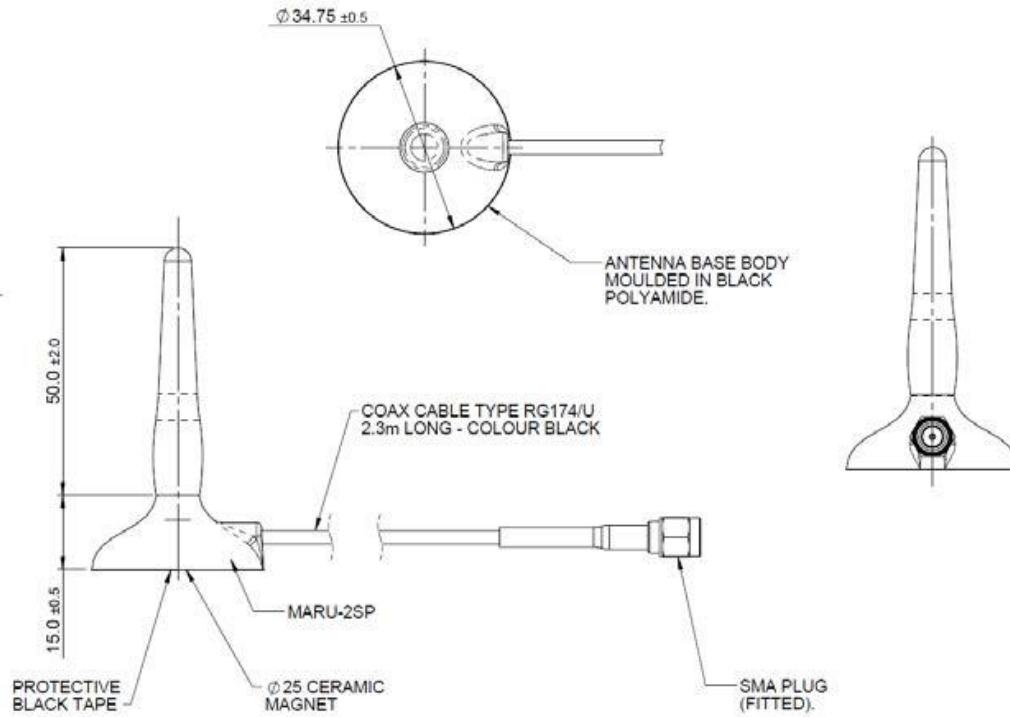

Electrical Data

Typical H-Plane (900MHz)

Typical H-Plane (1800MHz)

Typical H-Plane (2000 MHz)

* All measurement use a groundplane and 350x350mm gp w/2m of RG174 cable

Typical VSWR

* All measurements use a groundplane and 350x350mm with 2m of RG174 cable

Part No.		MAR-C3G-2F	MAR-C3G-2SP
Electrical Data			
Frequency Range (MHz)	805-880, 890-960, 1710-1880, 1850-1990, 1900-2170		
Operational Band	AMPS 850, GSM900, GSM1800, PCS1900 & 3G UMTS		
Peak Gain: Isotropic	2dBi		
Compared to ¼ wave	0dB		
Polarisation	Vertical		
Pattern	Omni-directional		
Impedance	50Ω		
Max Input Power (W)	20		
Mechanical Data			
Dimensions (mm)	Total Height	65 (2.5")	
	Base Height	15 (0.5")	
	Base Diameter	34 (1.3")	
Operating Temp (°C)	-30°/+70°C (-22°/158°F)		
Material	High Performance PA6/66 + TPE		
Colour	Black		
Mounting Data			
Fixing	Magnetic mount		
Cable Data			
Type	RG174		RG174
Diameter (mm)	2.8 (0.1")		2.8 (0.1")
Length (m)	2.3 (7'6")		2.3 (7'6")
Termination	FME socket*		SMA Plug*