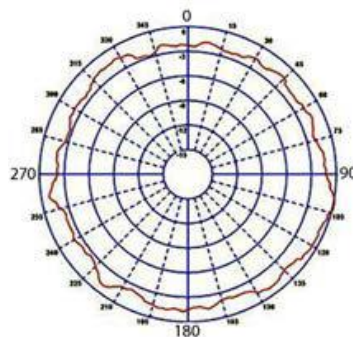

GSM/Cellular

Multiband Cellular Magnetic Mount Antenna

18/07/2013 v1

MAR-C3G

No hole installation

Omni directional coverage

Covers global 2G/3G frequencies

If you are constantly on the move the magnetic MAR antenna range is the ultimate solution. Placed on the roof of a vehicle the antenna will grip securely with a tough but removable magnetic base, giving you omni-directional coverage.

Electrical Data

Typical H-Plane (900MHz)

Typical H-Plane (1800MHz)

Typical H-Plane (2000 MHz)

* All measurement use a groundplane and 350x350mm gp w/2m of RG174 cable

Typical VSWR

* All measurements use a groundplane and 350x350mm with 2m of RG174 cable

Part No.		MAR-C3G-2F	MAR-C3G-2SP
Electrical Data			
Frequency Range (MHz)	805-880, 890-960, 1710-1880, 1850-1990, 1900-2170		
Operational Band	AMPS 850, GSM900, GSM1800, PCS1900 & 3G UMTS		
Peak Gain: Isotropic	2dBi		
Compared to ¼ wave	0dB		
Polarisation	Vertical		
Pattern	Omni-directional		
Impedance	50Ω		
Max Input Power (W)	20		
Mechanical Data			
Dimensions (mm)	Total Height	65 (2.5")	
	Base Height	15 (0.5")	
	Base Diameter	34 (1.3")	
Operating Temp (°C)	-30°/+70°C (-22°/158°F)		
Material	High Performance PA6/66 + TPE		
Colour	Black		
Mounting Data			
Fixing	Magnetic mount		
Cable Data			
Type	RG174		RG174
Diameter (mm)	2.8 (0.1")		2.8 (0.1")
Length (m)	2.3 (7'6")		2.3 (7'6")
Termination	FME socket*		SMA Plug*