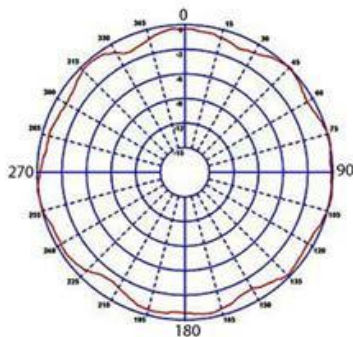

GSM/Cellular

Multiband Cellular Magnetic Mount Antenna

18/07/2013 v1

MAR-C3G

No hole installation

Omni directional coverage

Covers global 2G/3G frequencies

If you are constantly on the move the magnetic MAR antenna range is the ultimate solution. Placed on the roof of a vehicle the antenna will grip securely with a tough but removable magnetic base, giving you omni-directional coverage.

Electrical Data

Typical H-Plane (900MHz)

Typical H-Plane (1800MHz)

Typical H-Plane (2000 MHz)

* All measurement use a groundplane and 350x350mm gp w/2m of RG174 cable

Typical VSWR

* All measurements use a groundplane and 350x350mm with 2m of RG174 cable

Part No.		MAR-C3G-2F	MAR-C3G-2SP
Electrical Data			
Frequency Range (MHz)	805-880, 890-960, 1710-1880, 1850-1990, 1900-2170		
Operational Band	AMPS 850, GSM900, GSM1800, PCS1900 & 3G UMTS		
Peak Gain: Isotropic	2dBi		
Compared to ¼ wave	0dB		
Polarisation	Vertical		
Pattern	Omni-directional		
Impedance	50Ω		
Max Input Power (W)	20		
Mechanical Data			
Dimensions (mm)	Total Height	65 (2.5")	
	Base Height	15 (0.5")	
	Base Diameter	34 (1.3")	
Operating Temp (°C)	-30°/+70°C (-22°/158°F)		
Material	High Performance PA6/66 + TPE		
Colour	Black		
Mounting Data			
Fixing	Magnetic mount		
Cable Data			
Type	RG174		RG174
Diameter (mm)	2.8 (0.1")		2.8 (0.1")
Length (m)	2.3 (7'6")		2.3 (7'6")
Termination	FME socket*		SMA Plug*