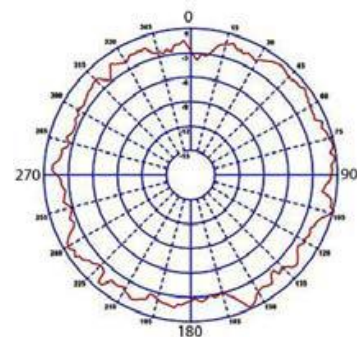

Electrical Data

Typical H-Plane (900MHz)

Typical H-Plane (1800MHz)

Typical H-Plane (2000 MHz)

* All measurement use a groundplane and 350x350mm gp w/2m of RG174 cable

Typical VSWR

* All measurements use a groundplane and 350x350mm with 2m of RG174 cable

Part No.		MAR-C3G-2F	MAR-C3G-2SP
Electrical Data			
Frequency Range (MHz)	805-880, 890-960, 1710-1880, 1850-1990, 1900-2170		
Operational Band	AMPS 850, GSM900, GSM1800, PCS1900 & 3G UMTS		
Peak Gain: Isotropic	2dBi		
Compared to ¼ wave	0dB		
Polarisation	Vertical		
Pattern	Omni-directional		
Impedance	50Ω		
Max Input Power (W)	20		
Mechanical Data			
Dimensions (mm)	Total Height	65 (2.5")	
	Base Height	15 (0.5")	
	Base Diameter	34 (1.3")	
Operating Temp (°C)	-30°/+70°C (-22°/158°F)		
Material	High Performance PA6/66 + TPE		
Colour	Black		
Mounting Data			
Fixing	Magnetic mount		
Cable Data			
Type	RG174		RG174
Diameter (mm)	2.8 (0.1")		2.8 (0.1")
Length (m)	2.3 (7'6")		2.3 (7'6")
Termination	FME socket*		SMA Plug*